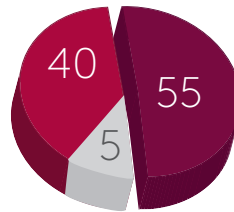

## OUR STUDENTS

### ETHNIC BACKGROUNDS

- 55% Caucasian
- 40% Students of Color  
15% Hispanic, 10% Multiracial, 7% Filipina, 5% African American, 4% Asian/Pacific Islander, .4% Middle Eastern
- 5% Other