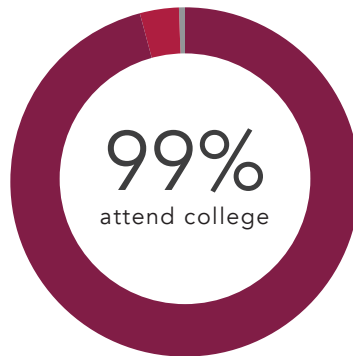

14%

students are first generation college students.

5%

students eligible for free or reduced lunch.

### Academics

**28**  
average class size

**16:1**  
student to faculty ratio

**96%**  
attend 4-year colleges  
(Class of 2022)

**3%**  
attend 2-year colleges  
(Class of 2022)

**23**  
AP Courses

**14**  
Honors Courses

Member of the **National Honor Society** and **California Scholarship Federation.**

**330**

students took **589** AP Exams with over **68%** receiving scores of 3 or above, well above the national average.