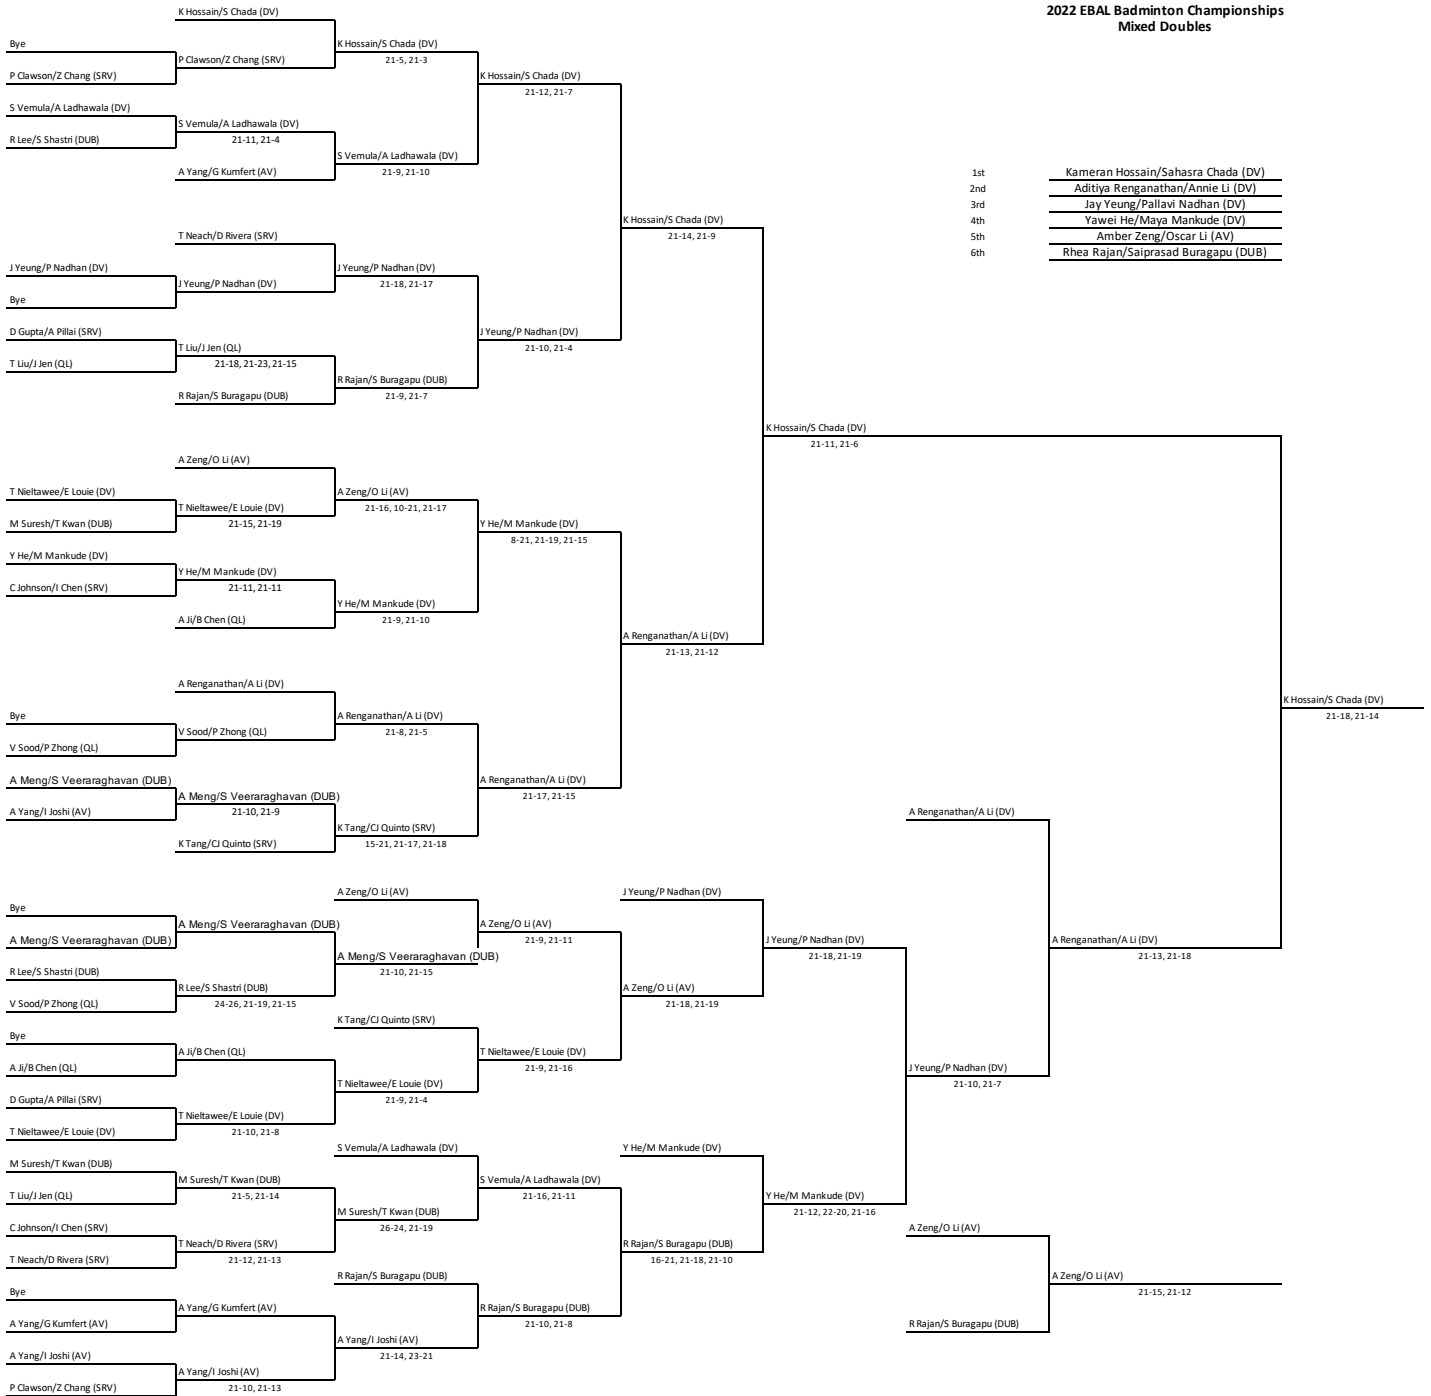

2022 EBAL Badminton Championships
Mixed Doubles

1st	<u>Kameron Hossain/Sahasra Chada (DV)</u>
2nd	<u>Adithya Renganathan/Annie Li (DV)</u>
3rd	<u>Jay Yeung/Pallavi Nadhan (DV)</u>
4th	<u>Yawei He/Maya Mankude (DV)</u>
5th	<u>Amber Zeng/Oscar Li (AV)</u>
6th	<u>Rhea Rajan/Saiprasad Buragapu (DUB)</u>