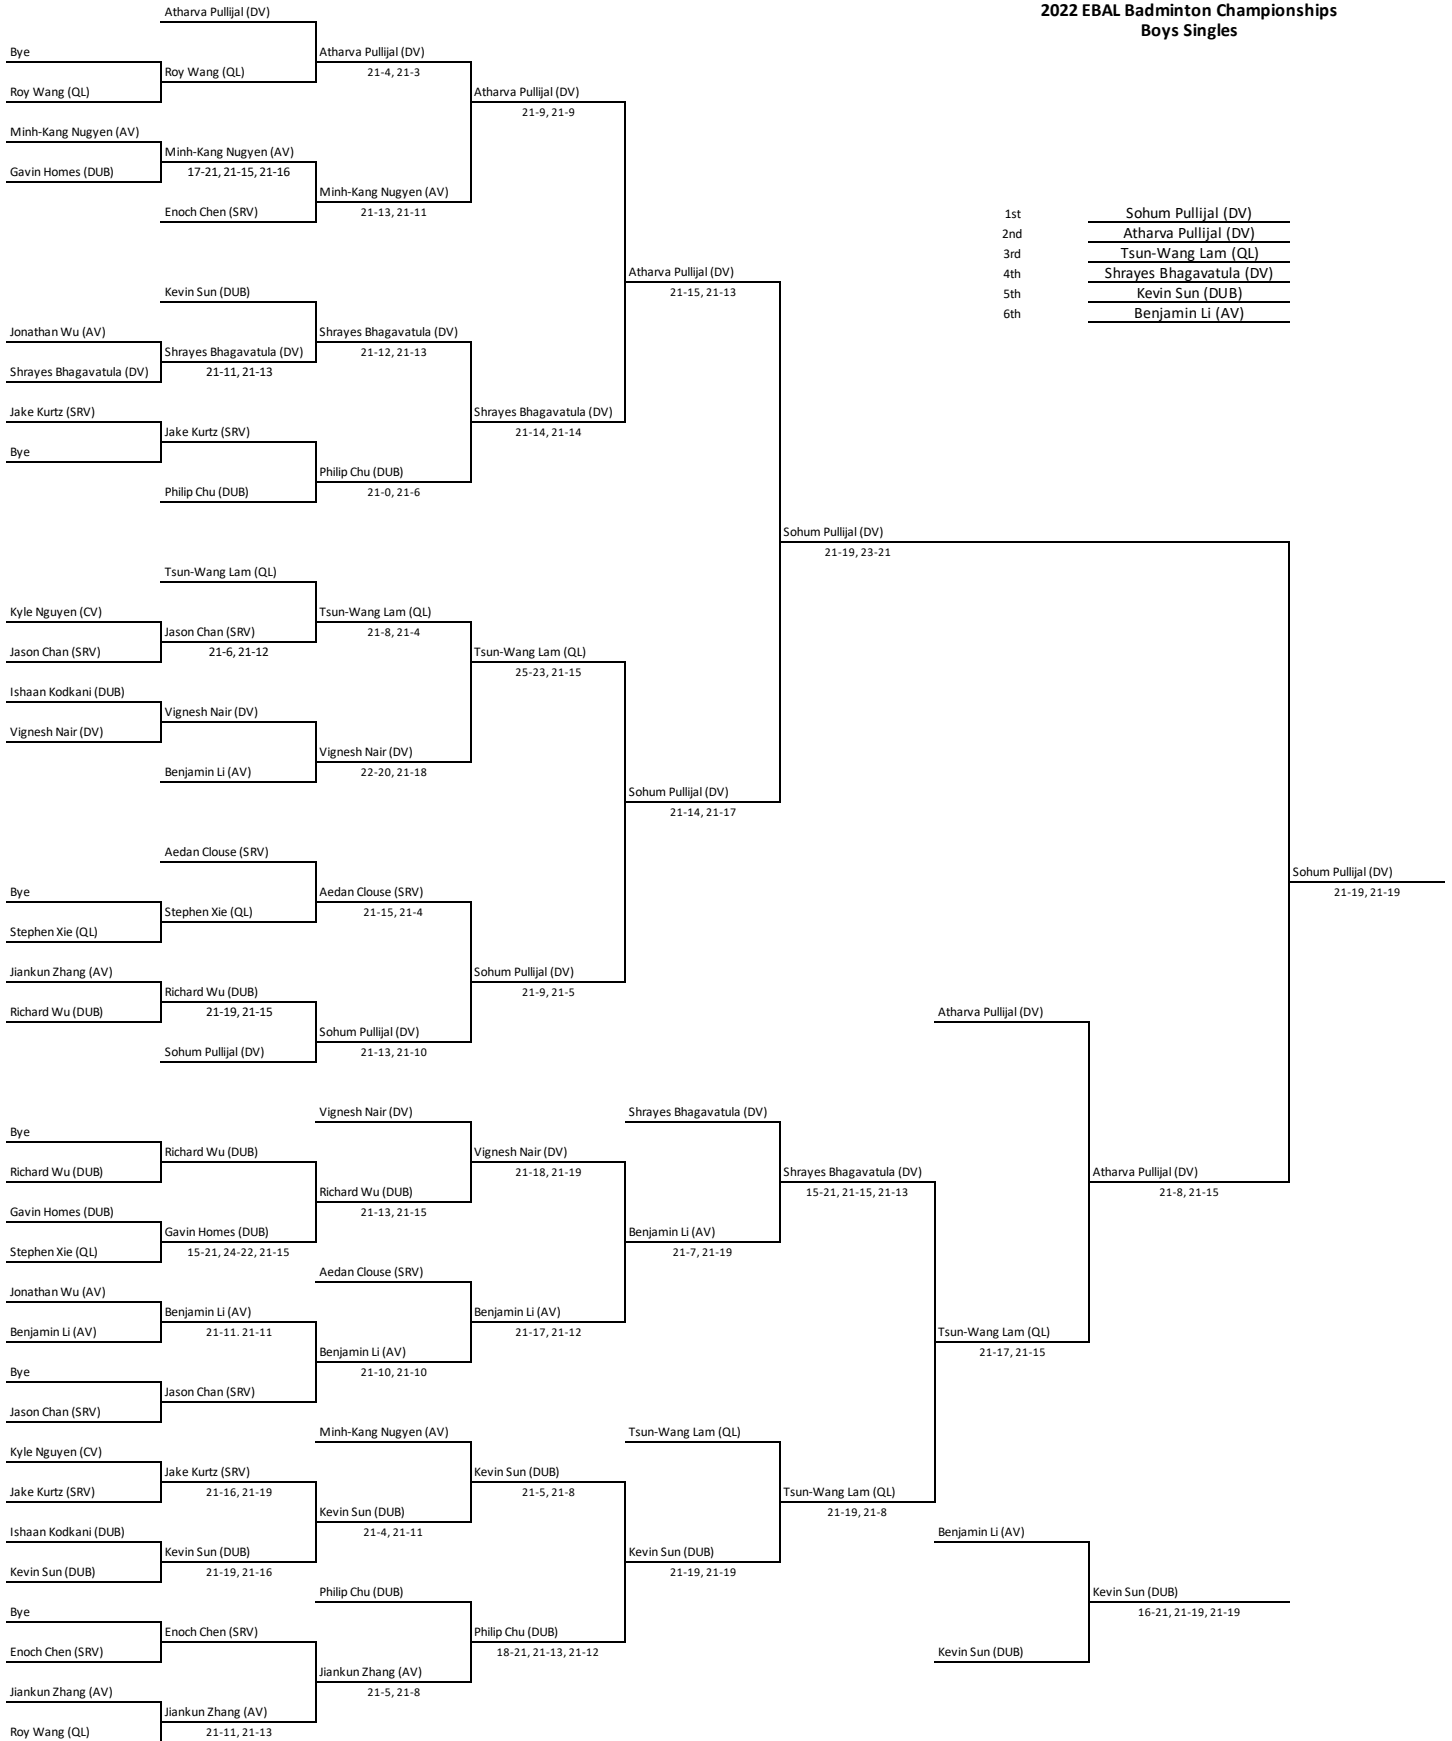

**2022 EBAL Badminton Championships
Boys Singles**

**2022 EBAL Badminton Championships
Girls Singles**

**2022 EBAL Badminton Championships
Boys Doubles**

**2022 EBAL Badminton Championships
Girls Doubles**