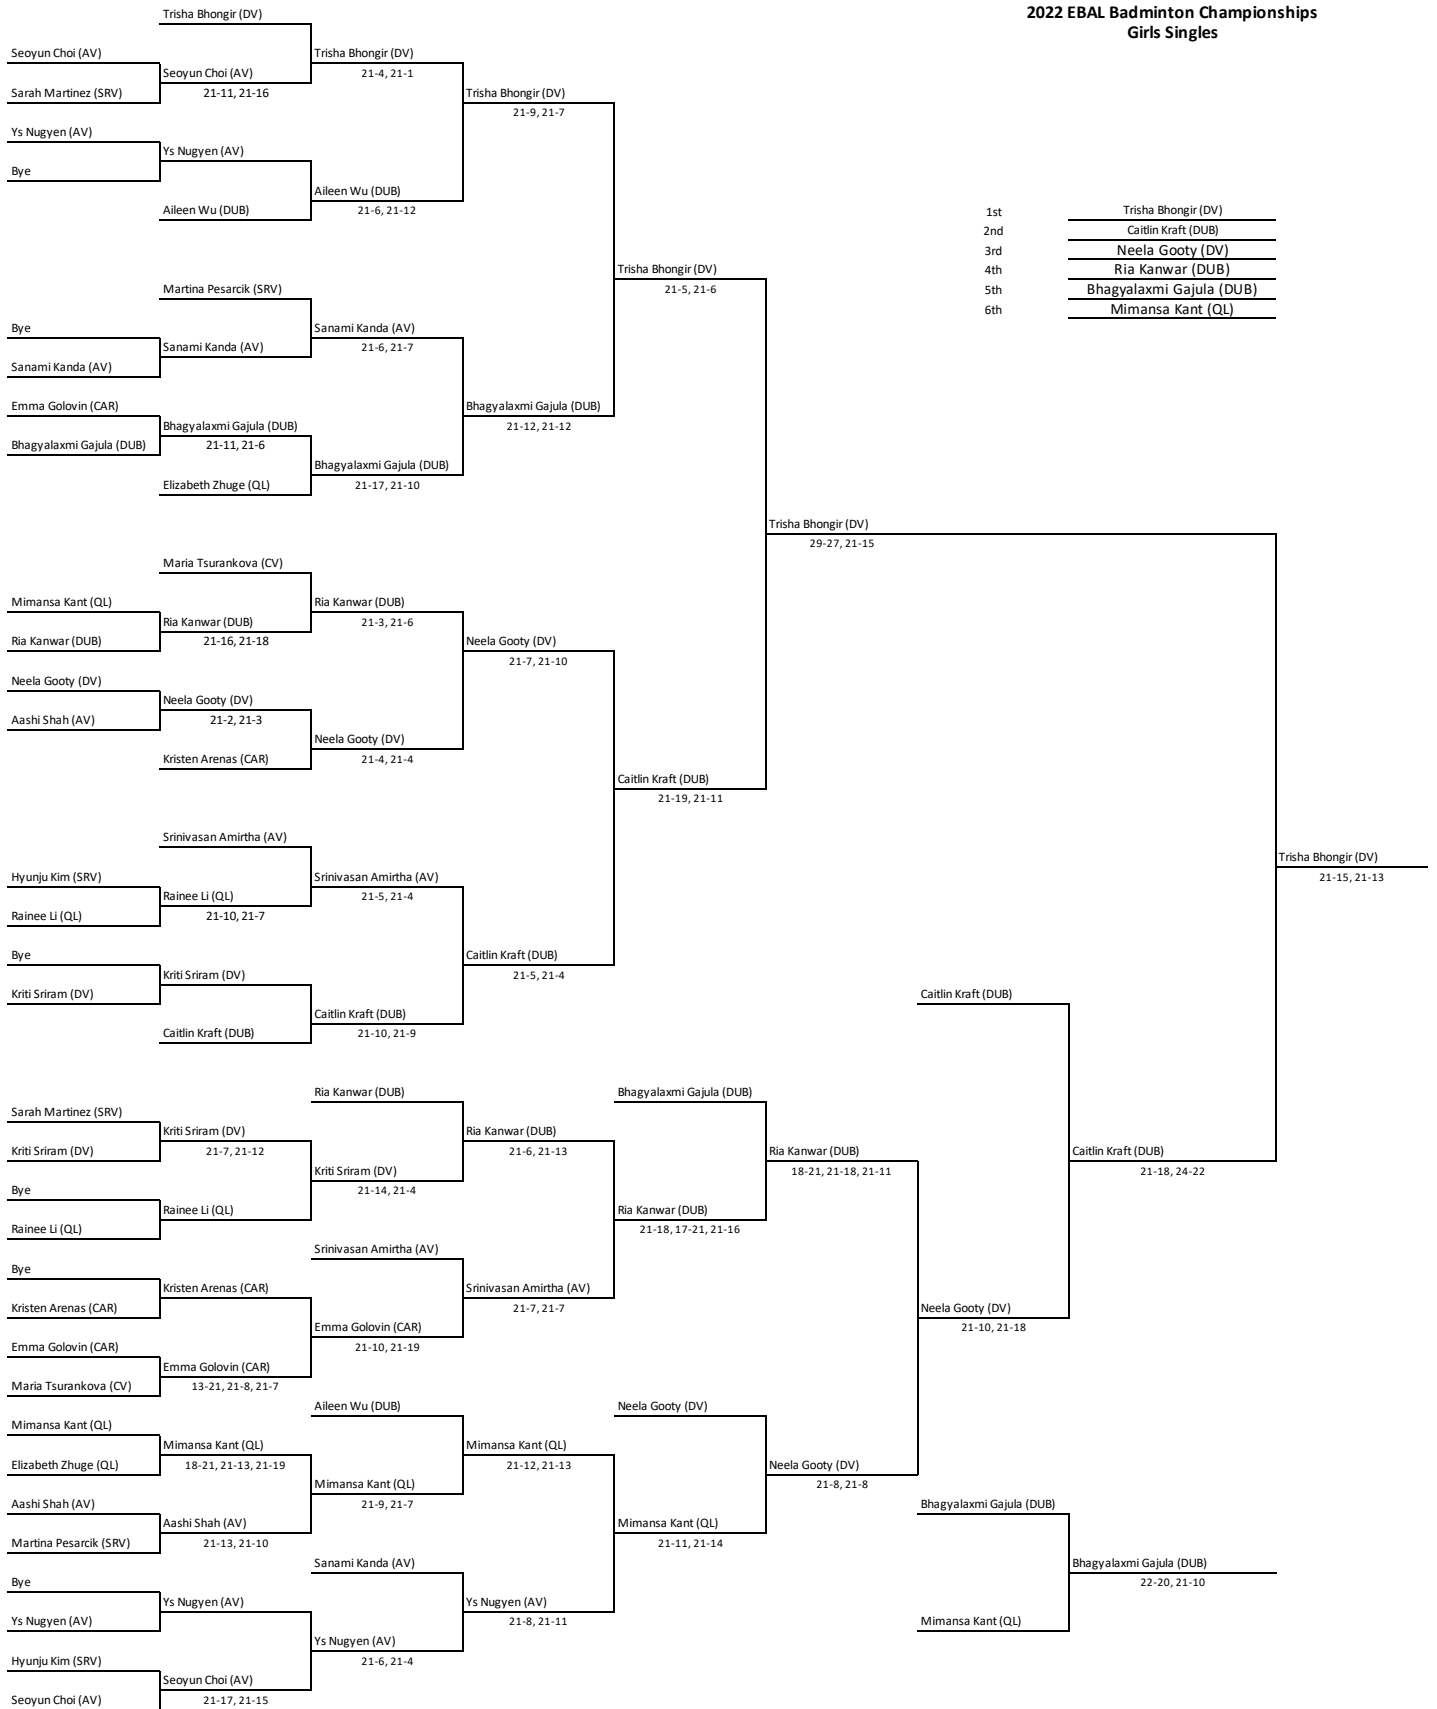

**2022 EBAL Badminton Championships
Boys Singles**

**2022 EBAL Badminton Championships
Girls Singles**

**2022 EBAL Badminton Championships
Boys Doubles**

**2022 EBAL Badminton Championships
Girls Doubles**