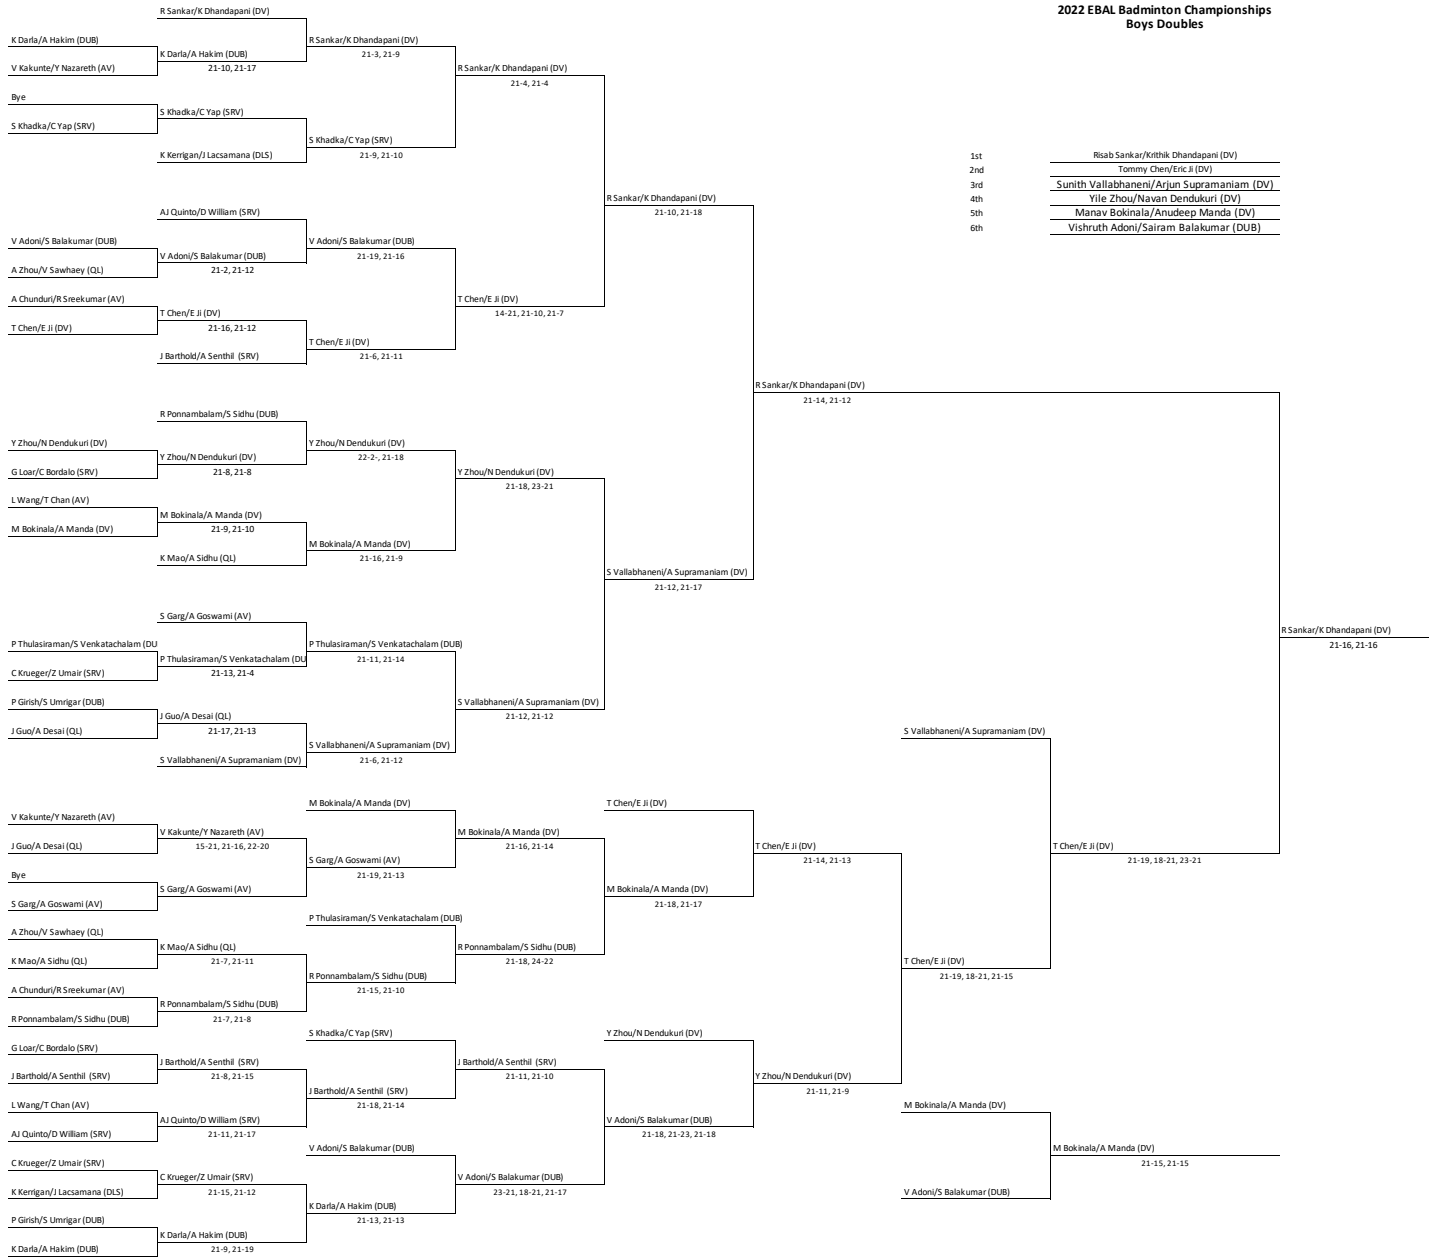

**2022 EBAL Badminton Championships
Boys Singles**

**2022 EBAL Badminton Championships
Girls Singles**

**2022 EBAL Badminton Championships
Boys Doubles**

**2022 EBAL Badminton Championships
Girls Doubles**